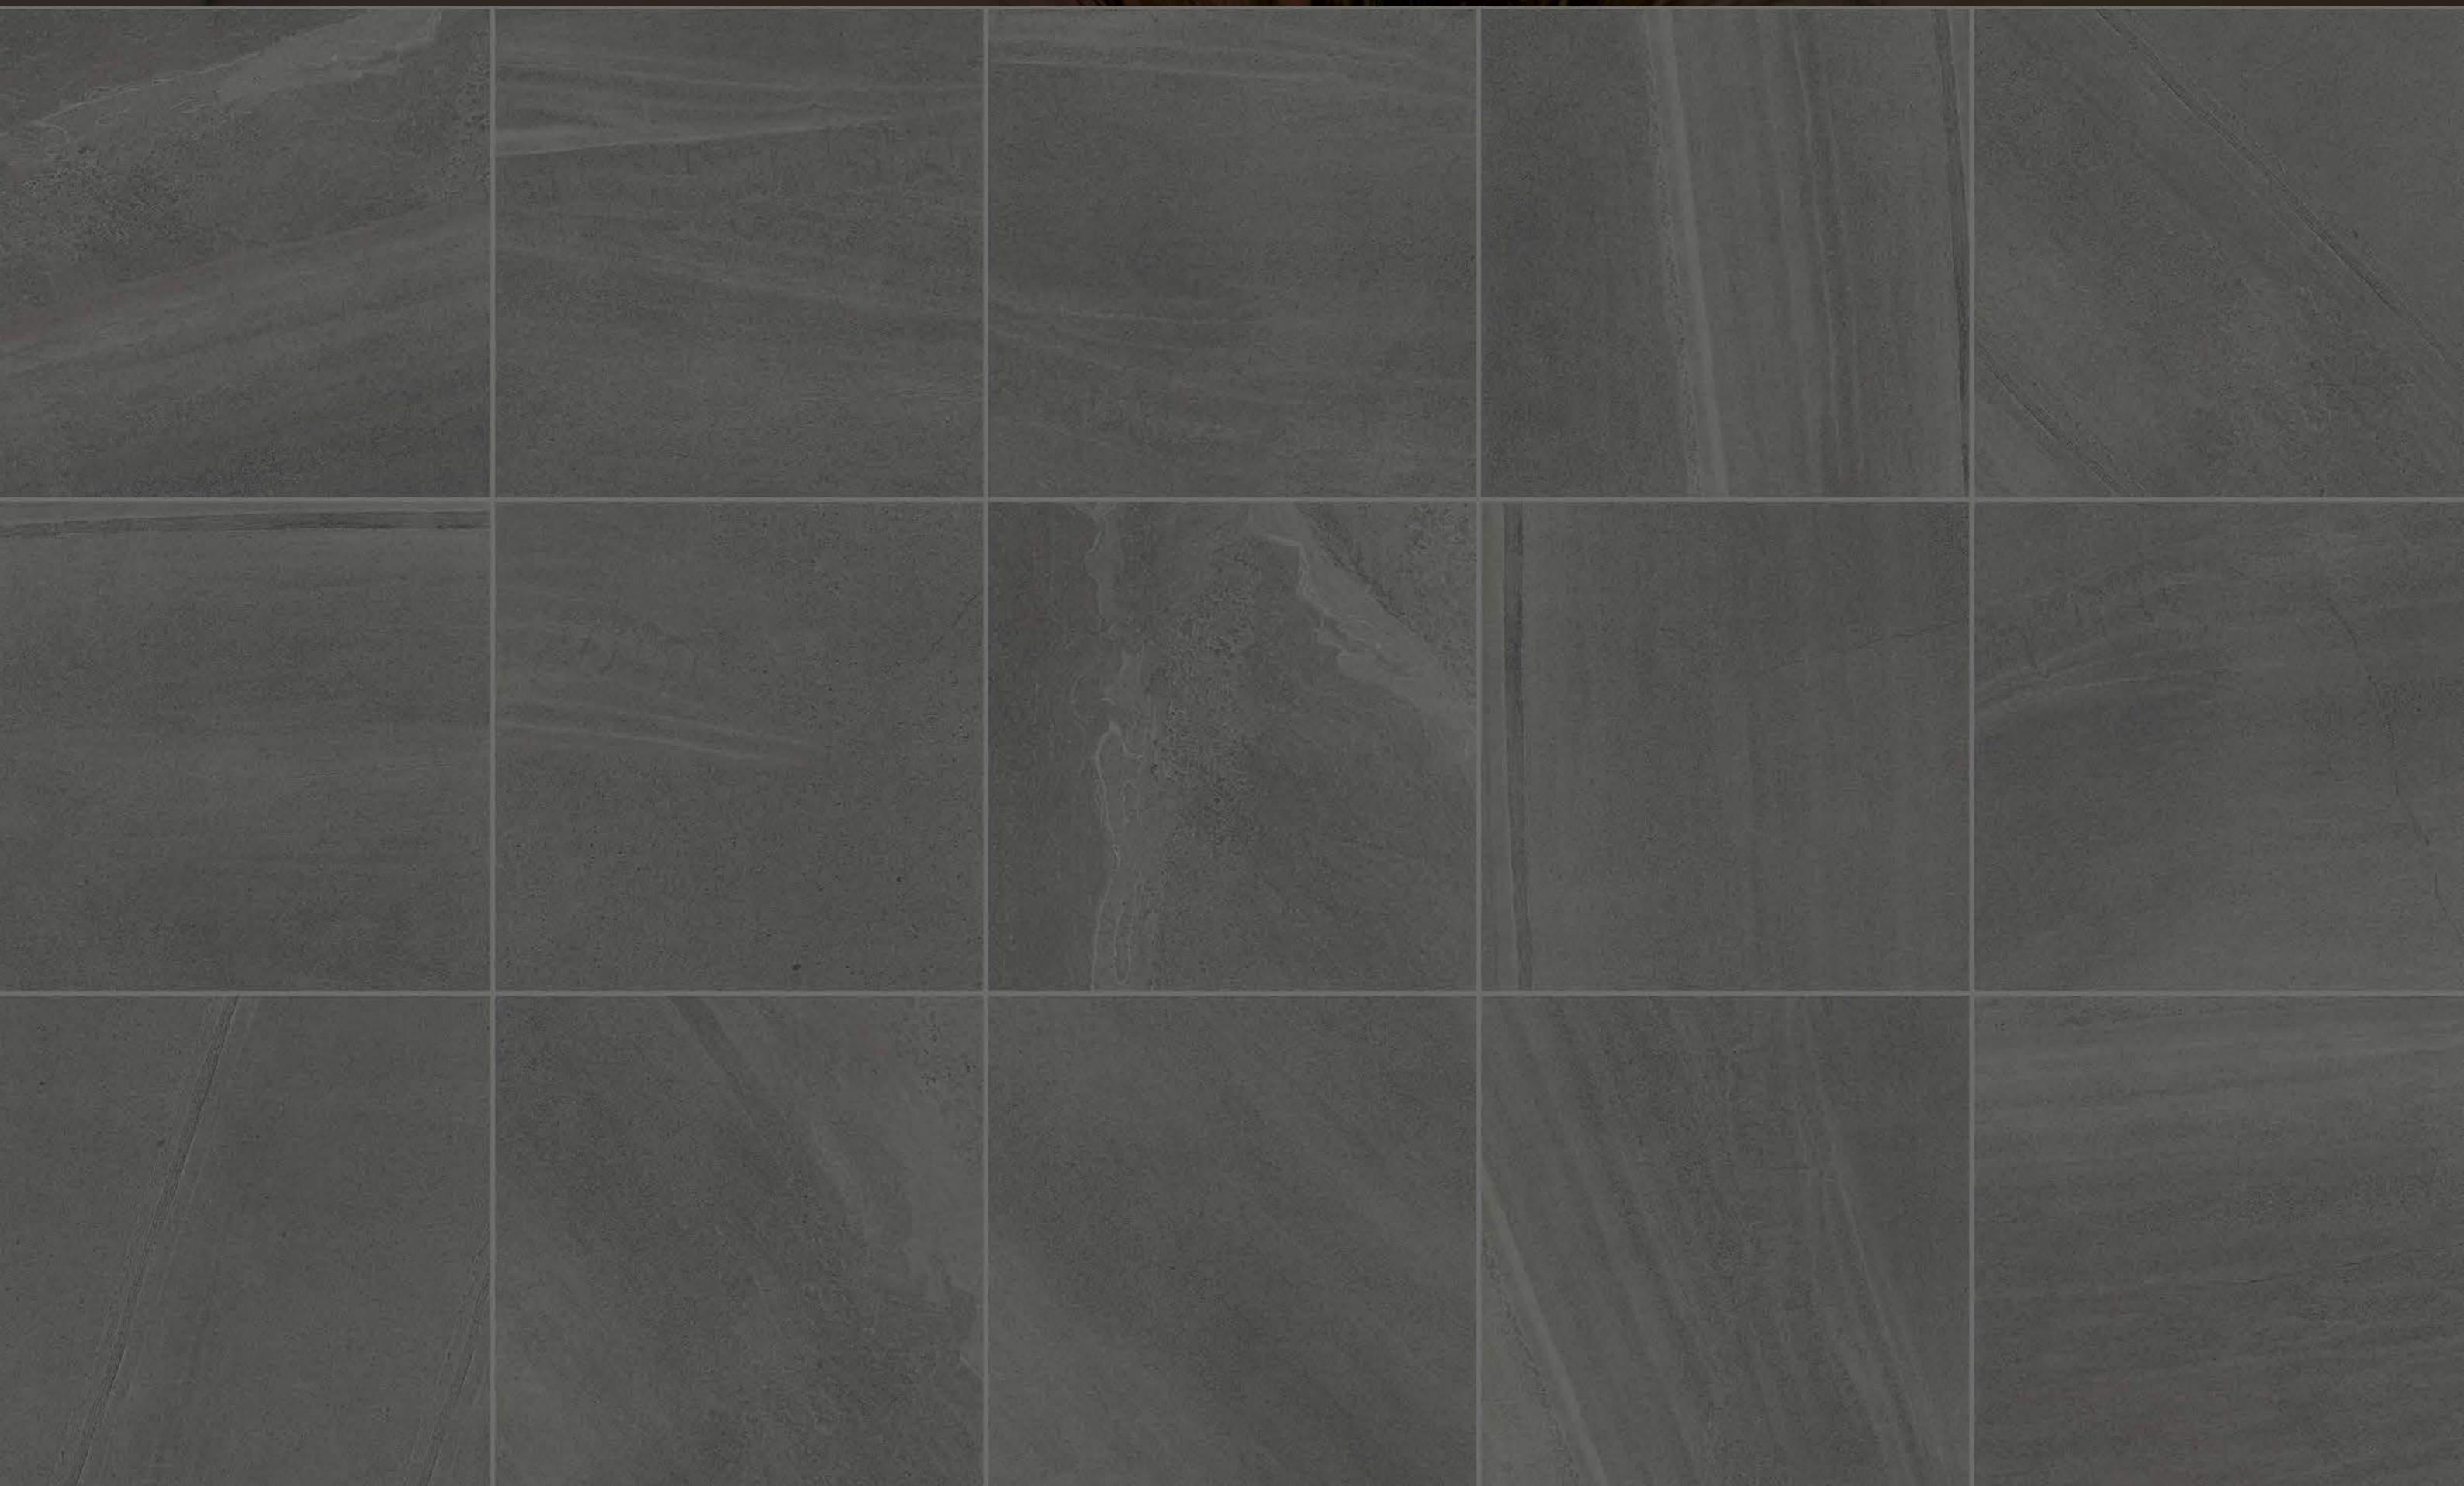

LONDON GREY

FINE PORCELAIN TILES
RECTIFIED
NATURAL AND LAPPATO FINISH

FINE PORCELAIN TILES

RECTIFIED

NATURAL AND LAPPATO FINISH

TRENDY TILES

LONDON

REBELLE
BELUGA